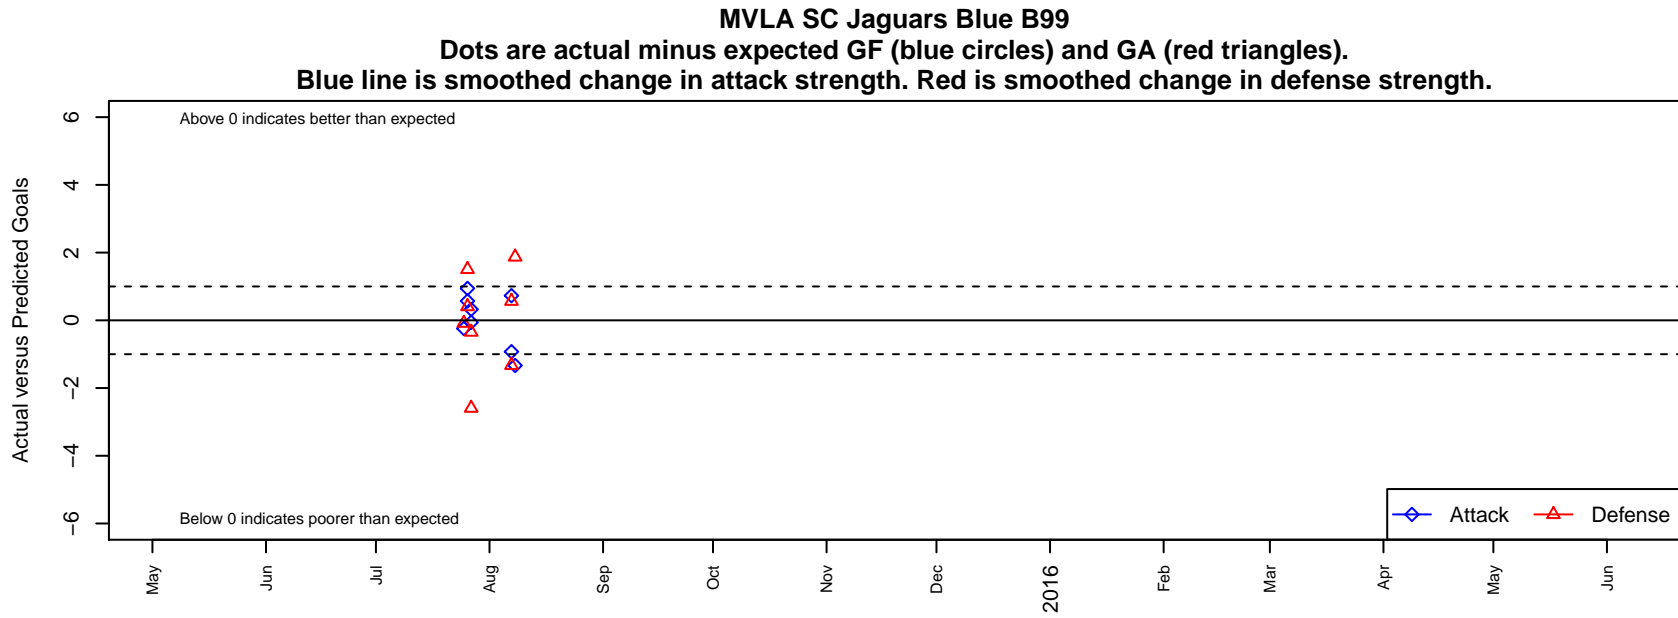

MVLA SC Jaguars Blue B99

Mountain View, CAN
 B99 total strength=1784
 attack=44.54 defense=20.54

alt names used:
 MTN VIEW/LOS ALTOS SC JAGUARS 99B BL
 MVLA SC JAGUARS 99B BLUE (CAN)

Venues played:
 2015 Surf Cup Gold U16
 2015 Sporting Invitational U-16 PREMIER EVC

**attack and defense variance (black dot)
relative to other teams
and top 10 in region**

**attack and defense rating
relative to others at age
and all opponents in last 13 months**

**attack and defense rating
relative to others at age
and all opponents in last 13 months**

Performance relative to 13 month average

Performance relative to 13 month average

Distribution of opponents
 Red = Lose zone, Blue = Win zone, Green = Even
 Black line separates win/lose zones

lot. A=Neither has attack advantage, B=Opponent has both attack and defense advantage, C=Opponent has both attack and defense disadvantage, D=Both have